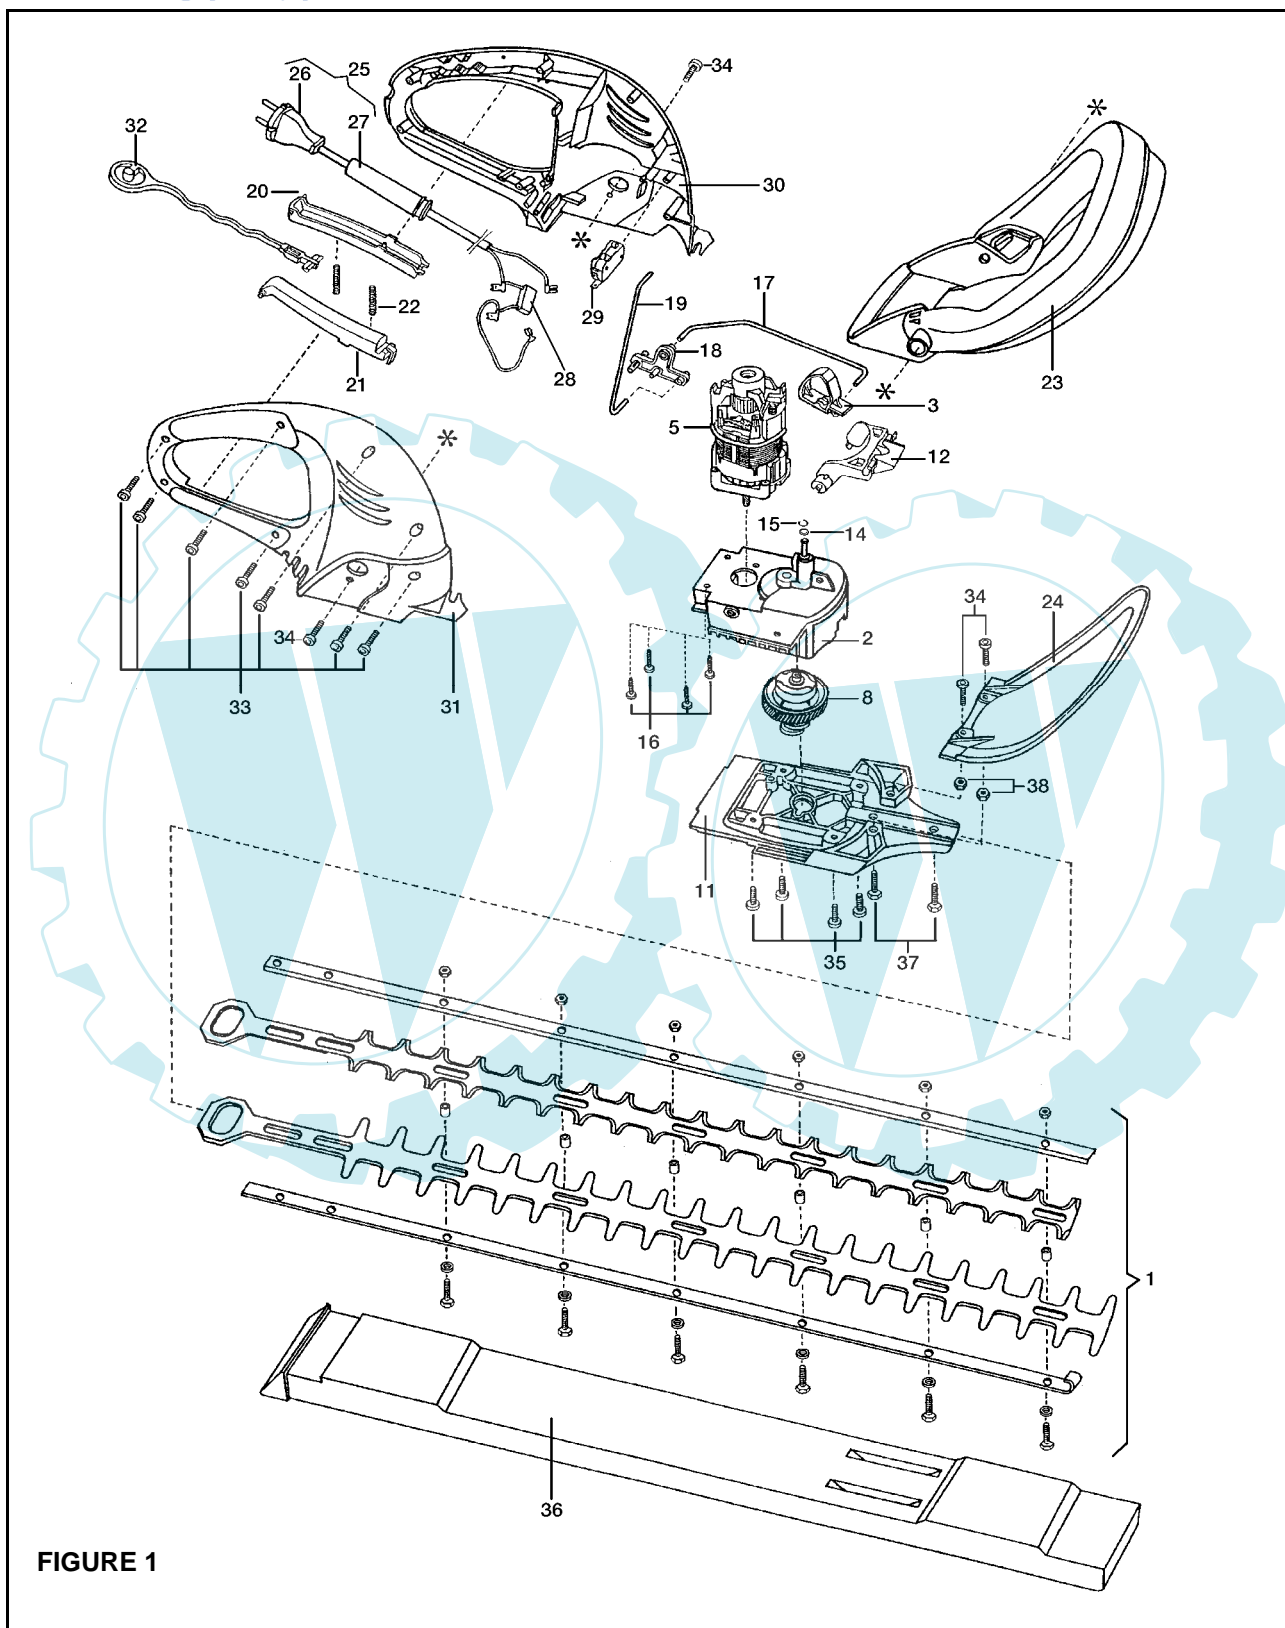

FIGURE 1

 **The Electrolux Group. The world's No.1 choice.**

Item	P/N McC	P/N ELX	Qty	DESCRIPTION
------	---------	---------	-----	-------------

Item	P/N McC	P/N ELX	Qty	DESCRIPTION
------	---------	---------	-----	-------------

FIGURE 1

C 1	248860	538248860	1	5-50 blade ass'y
	248861	538248861	1	5-60 blade ass'y
2	248879	538248879	1	500W motor box
C 3	248865	538248865	1	toggle lever
4	248866	538248866	1	dust cover
C 5	248867	538248867	1	500W motor
C 8	248871	538248871	1	500W motor gear
11	248875	538248875	1	keep plate
	248876	538248876	1	grey keep plate
14	248881	538248881	1	washer
15	248882	538248882	1	retaining ring
16	248883	538248883	4	motor box locking screw
17	248878	538248878	1	lower engaging lever
C 18	242342	538242342	1	control lever
19	242343	538242343	1	upper connecting rod
20	242344	538242344	1	upper control lever
	242359	538242359	1	grey upper control lever
21	242345	538242345	1	lower control lever
	242360	538242360	1	grey lower control lever
22	242346	538242346	2	control lever spring
23	242348	538242348	1	handle ass'y
	242361	538242361	1	grey handle ass'y
C 24	242347	538242347	1	guard
25	242352	538242352	1	wires (Schuko)
25	242396	538242396	1	wires (UK)
26	242353	538242353	1	cable+pin (Schuko)
	242397	538242397	1	cable+pin (UK)
27	241051	538241051	1	fair lead
28	240794	538240794	1	radio interference suppressor
B 29	242354	538242354	1	micro switch
30	242264	538242264	1	left crankcase (1 switch)
	242393	538242393	1	orange left crankcase (1 switch)
31	242265	538242265	1	right crankcase (1 switch)
	242394	538242394	1	orange right crankcase (1 switch)
32	242266	538242266	1	wire holder
33	240862	538240862	7	M4x18 screw
34	242349	538242349	4	M6 screw
35	242350	538242350	4	M5 screw
36	242351	538242351	1	blades case
37	229959	538229959	2	M6x20 screw
38	217403	538217403	2	M6 nut